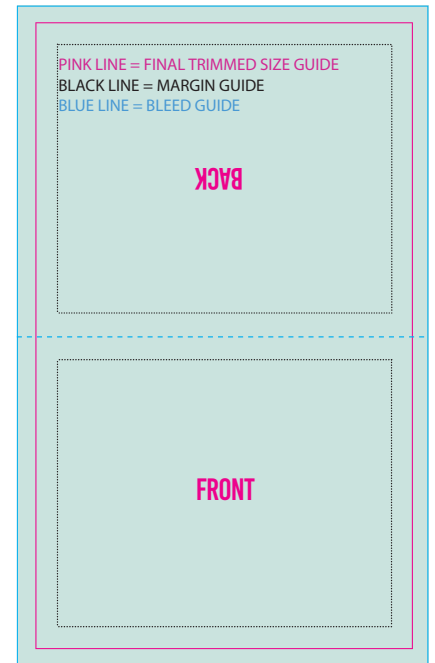

iGreen egg-Seedegg

Packaging-1

Packaging 1-Folding card

Create printing files in original size: scale 1 :1
 Bleed: 3 mm.
 Safety distance: 4mm for all fonts.
 Color code: CMYK | resolution: 300 dpi.
 Fonts: convert into paths.
 Printing files: solely as PDF (hide template).
 The final measure: 21x6.5cm.

PINK LINE = FINAL TRIMMED SIZE GUIDE
 BLACK LINE = MARGIN GUIDE
 BLUE LINE = BLEED GUIDE

BACK

FRONT

PINK LINE = FINAL TRIMMED SIZE GUIDE
 BLACK LINE = MARGIN GUIDE
 BLUE LINE = BLEED GUIDE

BACK

FRONT

BACK

BOND AREA

Packaging-2

Packaging 2-Folding card

Create printing files in original size: scale 1 :1
 Bleed: 3 mm.
 Safety distance: 4mm for all fonts.
 Color code: CMYK | resolution: 300 dpi.
 Fonts: convert into paths.
 Printing files: solely as PDF (hide template).
 The final measure: 21x6.5cm.

PINK LINE = FINAL TRIMMED SIZE GUIDE

BLACK LINE = MARGIN GUIDE

BLUE LINE = BLEED GUIDE

BACK

FRONT

PINK LINE = FINAL TRIMMED SIZE GUIDE
BLACK LINE = MARGIN GUIDE
BLUE LINE = BLEED GUIDE

BACK

FRONT